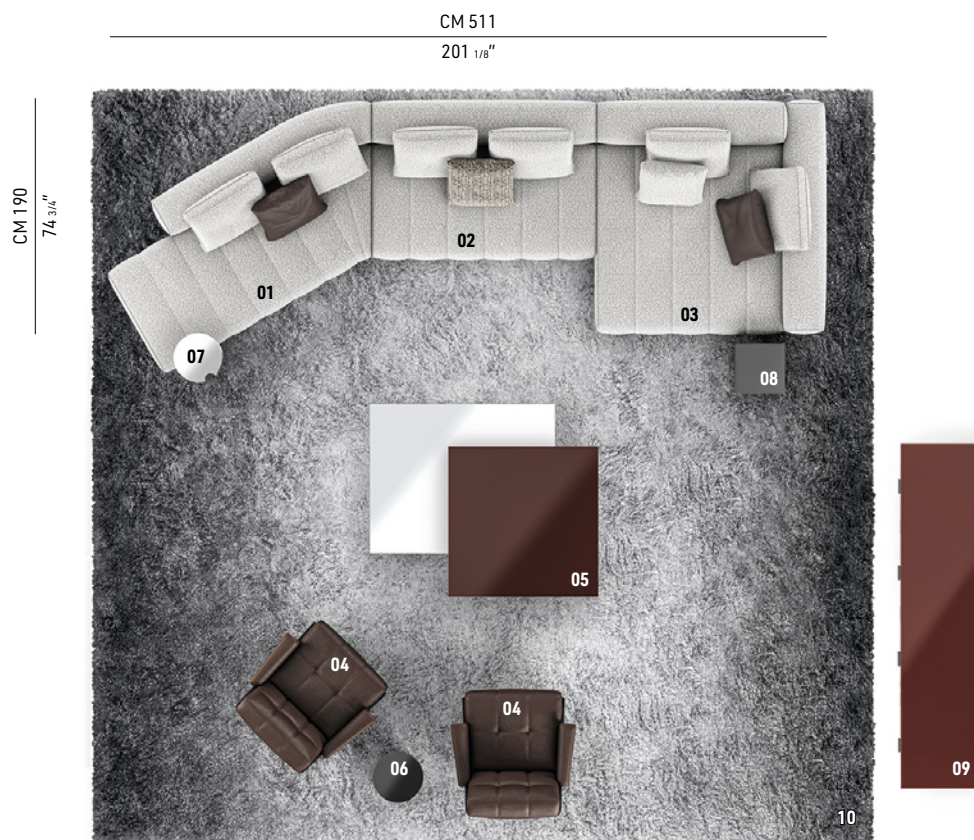

# GOODMAN

RODOLFO DORDONI DESIGN

A detail that becomes volume is the essence of the Goodman design, the modular seating system by Rodolfo Dordoni. With a clear 1970s imprint, the inspiration behind this design is the graphic character of those years, its ability to stratify and cross marks, reducing the complexity of things into a few distinctive features. In this way, in Goodman the mark of the matelassé stitching, typical of Minotti's tailoring processes, draws shadows and light on the seat, creating the sensation of a quilted cross-padding.

## SOFA ARRANGEMENT

- 01 GOODMAN UNIT 30°**  
INCLINED OPEN-END ELEMENT DX  
CM 222X112 H86
- 02 GOODMAN**  
CENTRAL ELEMENT CM 160X110 H86
- 03 GOODMAN**  
LOW ARM - CHAISE-LONGUE DX CM 162X162 H86

## Furnishing accessories

**04**  
**DAIKI**  
SWIVEL ARMCHAIRS CM 94X91 H69

**05**  
**SOLID STEEL**  
COFFEE TABLE WITH 2 TOPS CM 160X135 H30

**06**  
**CESAR**  
SIDE TABLE Ø CM 36 45 - MOD. B

**07**  
**NAY**  
SIDE TABLE Ø CM 35 H56

**08**  
**SOLID SADDLE-HIDE**  
SIDE TABLE CM 35X35 H45

**09**  
**SUPERBLOCKS**  
DINING SIDEBOARD CM 240X55 H60 - MOD. M

**10**  
**WISP SHADE**  
RUG CM 550X530 - SPECIAL SIZE